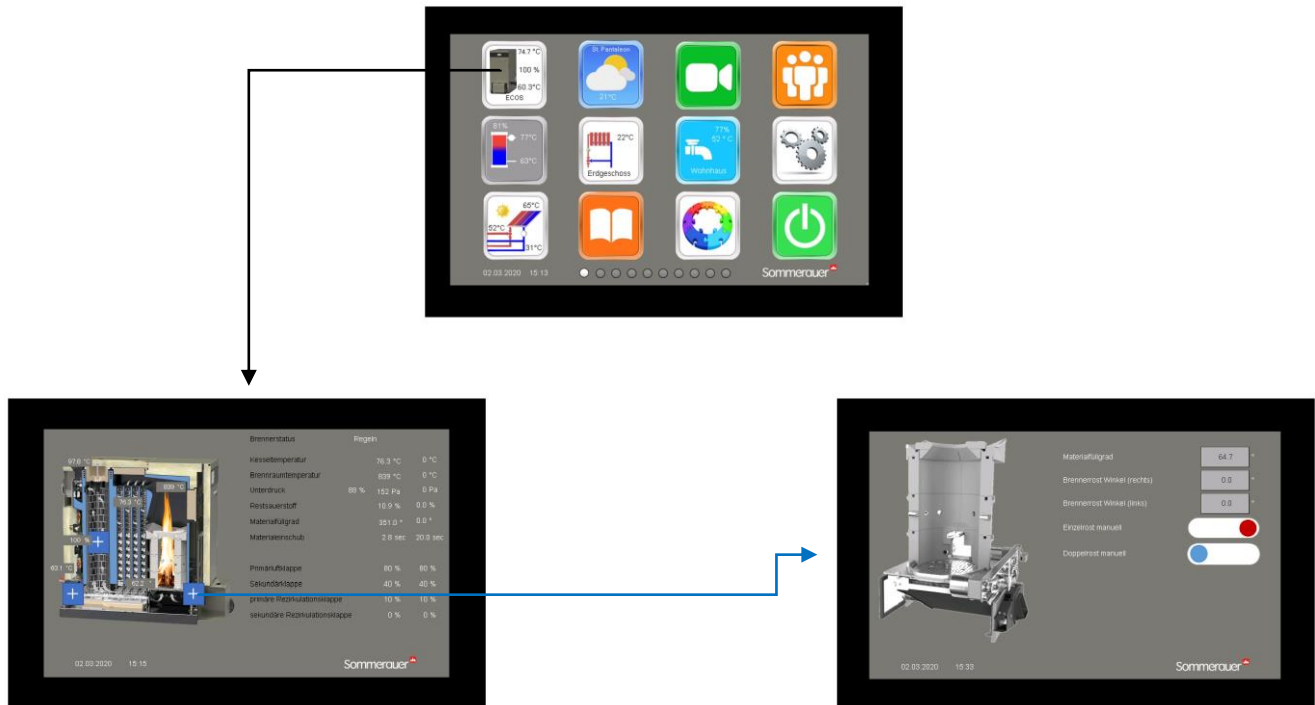

# 7 INCH TOUCH DISPLAY - USER INTERFACE BIONIC+

Real glass touch display with the simplest and most intuitive operating concept of the future

**NEW** Intuitive and fast operation with 3D smartphone interface with wipe function!

## HIGHLY INTUITIVE OPERATION WITH BIONIC+ (3D ICONS WITH REAL-TIME DATA)

The latest smartphone technology is used on the ECOS' new 7-inch projective capacitive real glass colour touch display. Experience intuitively familiar icon visualisation that offers you real-time data for preview. Only when you are more interested do you enter the icon and can view more extensive data in 3D views. No more opaque scrolling: Operate different functions directly in the 3D views and enjoy the highest level of comfort!

✓ Pressureless operation of the applications on the 7 inch real glass touch screen through projective-capacitive technology of the display

✓ The combustion parameters are controlled fully automatically in the background, for different fuels and system situations

✓ The function icons are self-explanatory and can be positioned completely individually

✓ The icons have real-time data that provide the user with the most important information in advance